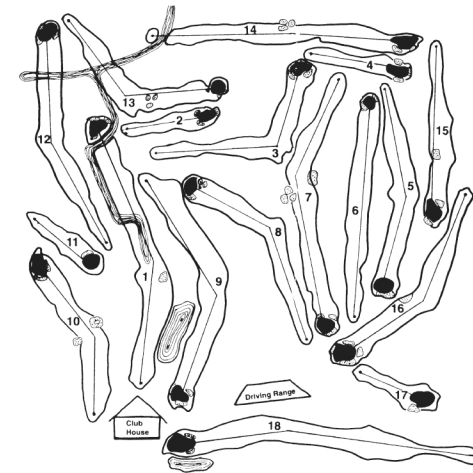

BLACK RATING 73.3/136	509	143	379	177	384	401	480	368	418	3,259
BLUE RATING 71.6/132	500	121	359	161	368	375	461	348	405	3,098
WHITE RATING 68.6/126	408	101	341	146	358	359	448	340	392	2,893
PAR - MEN	5	3	4	3	4	4	5	4	4	36
HANDICAP - MEN	16	14	4	12	10	8	18	6	2	
- / +										
HOLE NO.	1	2	3	4	5	6	7	8	9	OUT
- / +										
HANDICAP - LADIES	2	18	8	16	10	12	6	4	14	
PAR - LADIES	5	3	4	3	4	4	5	4	4	
RED RATING 70.2/126	403	97	278	143	294	299	439	335	268	2,556

COLOR INDICATORS
FRONT: Red
MIDDLE: White
BACK: Blue

DATE: _____
SCORER: _____
ATTEST: _____

LOCAL RULES

- USGA rules govern all except when modified by local rules. Out of bounds #10, #12, #14, #18 (white stakes). Lateral Water Hazards - Red Lines; Water Hazards - Yellow Lines.
- Please observe all signs. Observe all rules of golf etiquette. Sprinkler heads marked to center of greens. White bricks center of fairway, 150 yards to center of green.
- Please play in 4 hours. Allow only 5 min. between nine.
- Please: rake traps, repair ball marks, keep carts out of heather. Keep cart 25 ft. from tees and greens. Use cart paths when available.

PRO SHOP:
269-8132

CLUB HOUSE:
269-6380

Philip Gornowich
PGA Professional

Scott Adams, CGCS

VERONA HILLS GOLF CLUB

3175 Sand Beach Road
Bad Axe, Michigan 48413